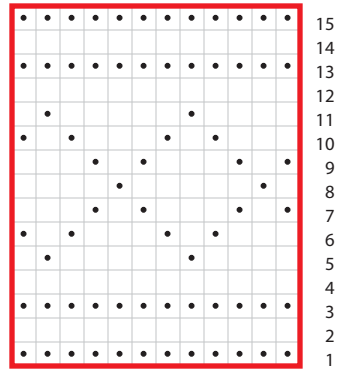

Chart A

12 st repeat

Chart B

12 st repeat

Key

knit

purl

pattern repeat