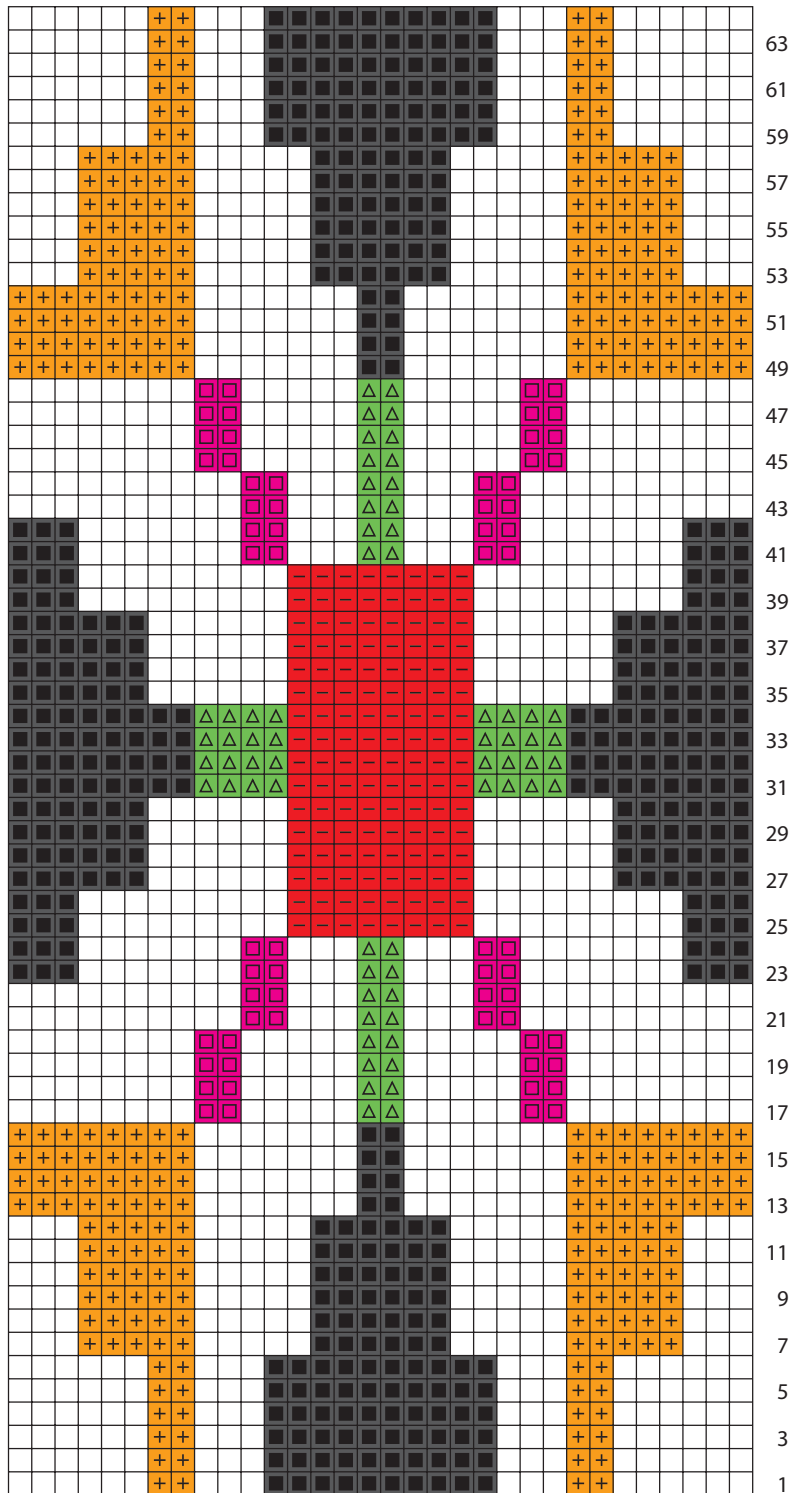

# Icelandic Intarsia *and* Shoe Inserts

HÉLÈNE MAGNÚSSON

Intarsia

Key

-  MC
-  CC1
-  CC2
-  CC3
-  CC4
-  CC5

32 sts

*Chart may be photocopied for personal use.*